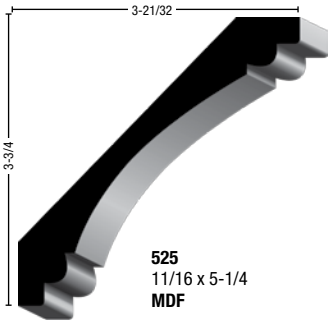

525
11/16 x 5-1/4
MDF