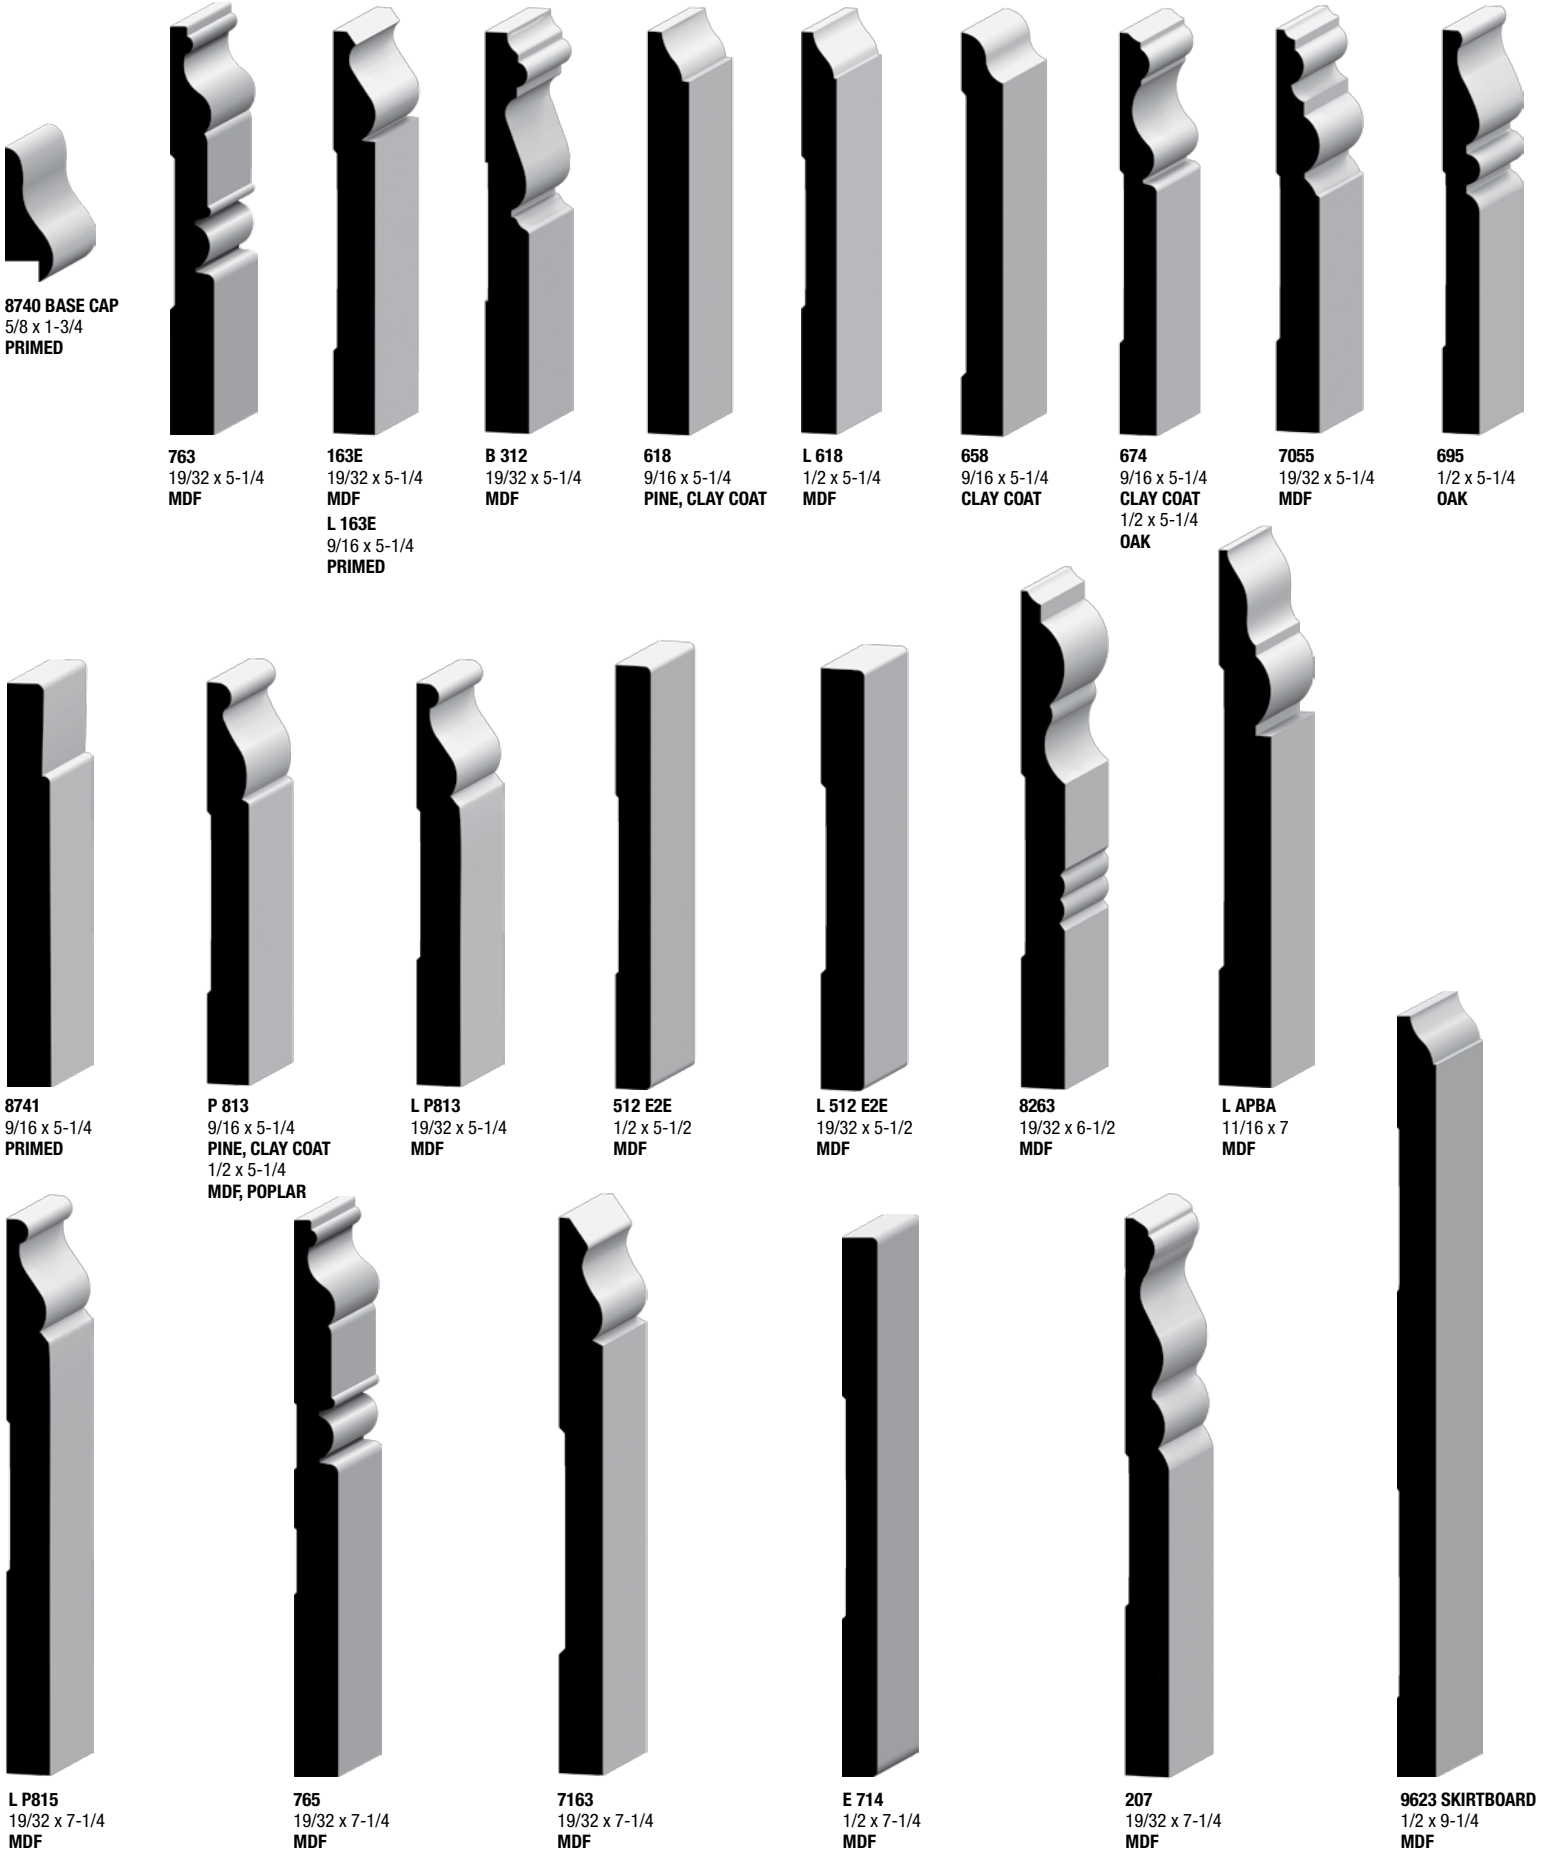

Base

8740 BASE CAP
5/8 x 1-3/4
PRIMED

763
19/32 x 5-1/4
MDF

163E
19/32 x 5-1/4
MDF
L 163E
9/16 x 5-1/4
PRIMED

B 312
19/32 x 5-1/4
MDF

618
9/16 x 5-1/4
PINE, CLAY COAT

L 618
1/2 x 5-1/4
MDF

674
9/16 x 5-1/4
CLAY COAT
1/2 x 5-1/4
OAK

695
1/2 x 5-1/4
OAK