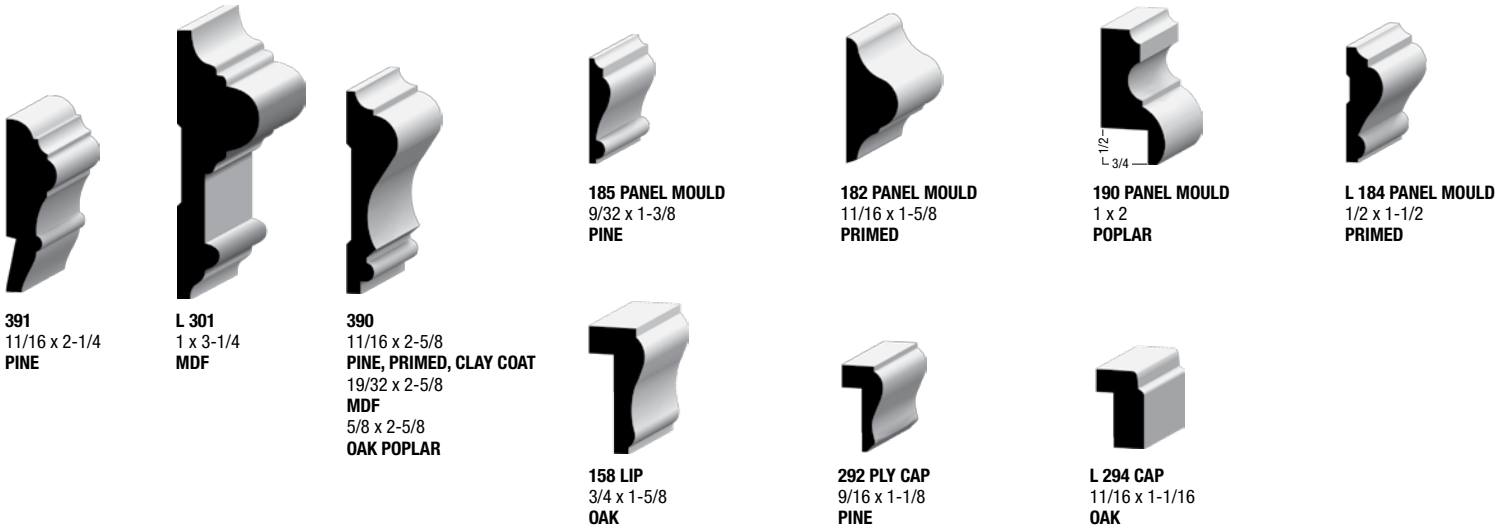

Chair Rail

Wainscoting

Cove | Bed | Crown