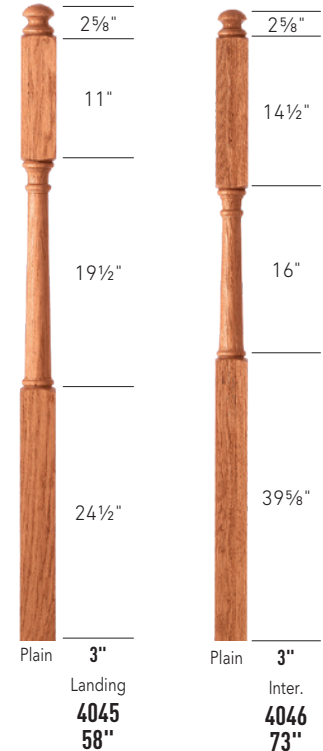

NOVO SKU #	CSD #	LJ SKU #	(L)
B 4045 OAK	4401772	LJ-4045BT-O	58"
4045 MAPLE	4400783	LJ-4045-M	
4045 OAK	4400784	LJ-4045-O	
4045 POPLR	4400787	LJ-4045-P	
4046 POPLR	4400796	LJ-4046-P	73"