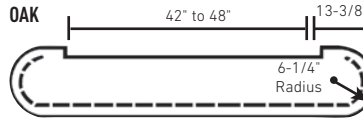

# Starting Steps

Double Bullnose Starting Step  
**8015**  
48"

NOVO SKU #	CSD #	LJ SKU #
8015 48 MAPLE	4880096	LJ-8015-M 48
A 8015 48 OAK	4003298	LJ-8015A-O 42-48

Adjustable Starting Step  
**8015A**  
42" to 48"  
OAK