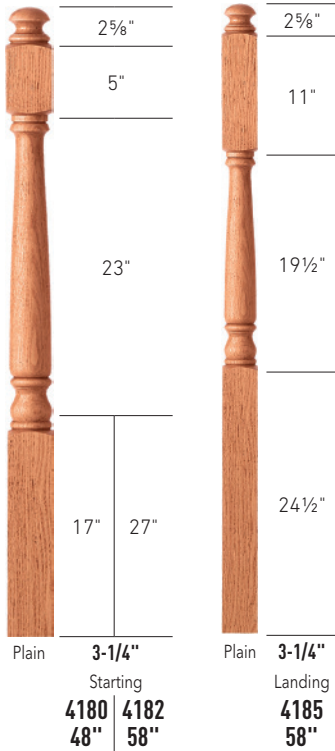

# Craftsman Newels

3-1/2"	Spade	Round	3-1/2"
Inter.	Top	Top (RT)	Univ.
4005			4005 RT
58"			58"

NOVO SKU #	CSD #	LJ SKU #	(L)
4005 POPLR	4400652	LJ-4005-P	58"

NOVO SKU #	CSD #	LJ SKU #	(L)
G 4101 MAPLE	4401812	LJ-4101G-M	58"
G 4101 OAK	4401814	LJ-4101G-O	
G 4101 POPLR	4401815	LJ-4101G-P	
G 4101 WOAK	4401817	LJ-4101G-WO	

4-1/2"  
S4378  
56"

NOVO SKU #	CSD #	(L)
S4378 POPLR	4002163	56"

NOVO SKU #	CSD #	LJ SKU #	(L)
4000 MAPLE	4400534	LJ-4000-M	48"
4000 OAK	4400539	LJ-4000-O	
4000 POPLR	4400545	LJ-4000-P	
4000 WOAK	4400557	LJ-4000-WO	
4001 MAPLE	4400587	LJ-4001-M	58"
4001 OAK	4400590	LJ-4001-O	
4001 POPLR	4400593	LJ-4001-P	
4001 WOAK	4400601	LJ-4001-WO	
4110 POPLR	4400879	LJ-4110-P	48"
4111 POPLR	4400907	LJ-4111-P	58"

Newel Cap for 3-1/2" Square Posts

NOVO SKU #	CSD #	LJ SKU #
9012 OAK	4470463	LJ-9012-O

3-1/2"	3-1/2"	3"	3"
Univ.	Univ.	Inter.	Univ.
G 4101	4000	4001	4110
58"	48"	58"	48"
			4111
			58"

**WARNING:** Drilling, sawing, sanding or machining wood products can expose you to wood dust, a substance known to the State of California to cause cancer. Avoid inhaling wood dust or use a dust mask or other safeguards for personal protection. For more information go to [www.P65Warnings.ca.gov/wood](http://www.P65Warnings.ca.gov/wood)

# Post to Post Newels

NOVO SKU #	CSD #	LJ SKU #	(L)
4180 MAPLE	4400953	LJ-4180-M	48"
4180 OAK	4400954	LJ-4180-O	
4180 POPLR	4400955	LJ-4180-P	
4182 OAK	4400964	LJ-4182-O	58"
4182 POPLR	4400965	LJ-4182-P	
4185 OAK	4400974	LJ-4185-O	
4185 POPLR	4400975	LJ-4185-P	