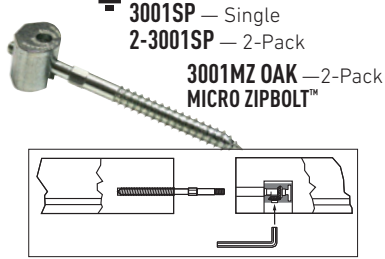

ZipBolt™ Rail Installation Hardware

ZIPBOLT™

A3001 — Single
A3001-2 — 2-Pack
RAKE INSTALLATION ANGLED ZIPBOLT™