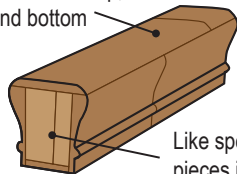

Engineered Hand Rail

- Constructed using butt joints instead of finger joints.
- Solid wood filler pieces wrapped in profiled finish wood pieces.

Solid wood top, sides and bottom