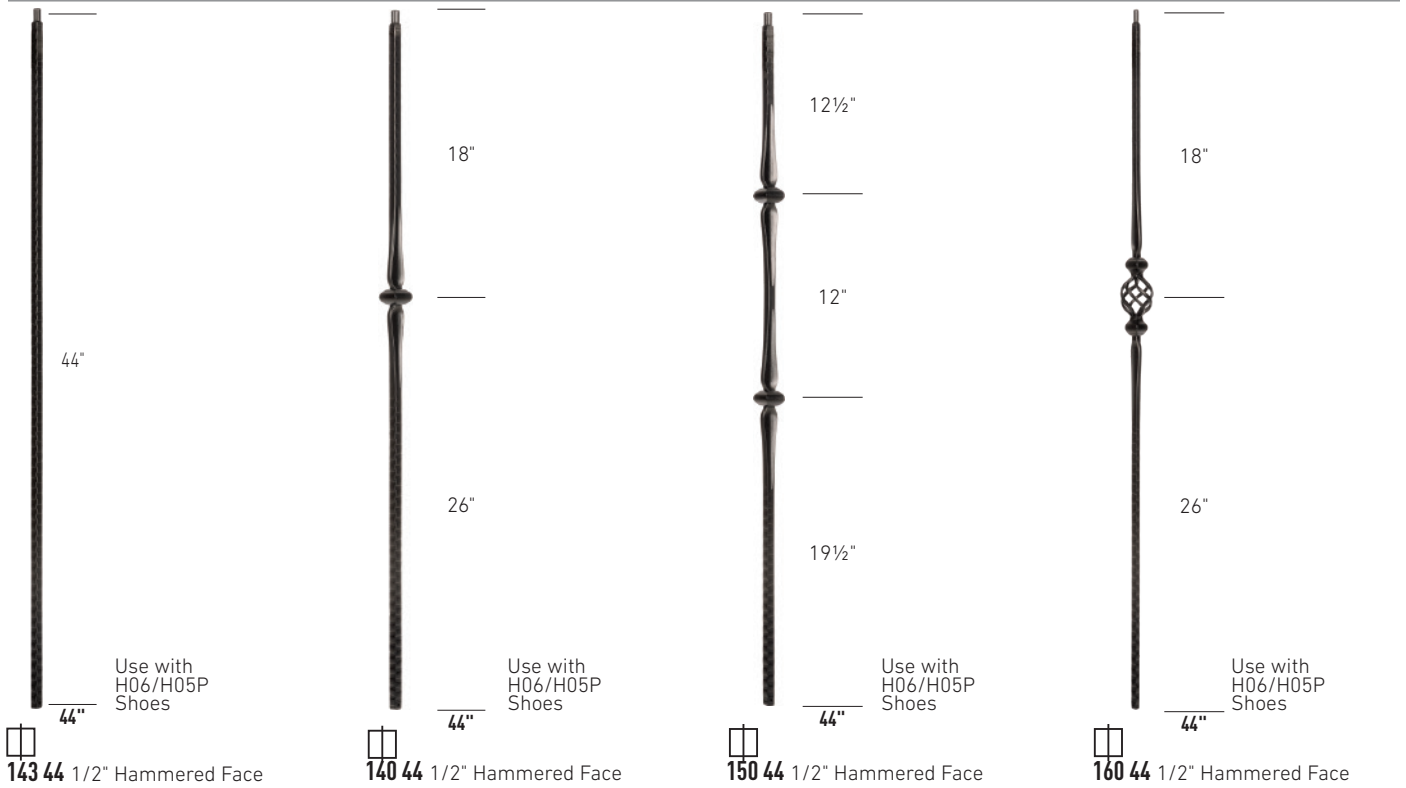

Iron Balusters

☐ Hollow Square

Use with H06/H05P Shoes

Use with H06/H05P Shoes

Use with H06/H05P Shoes

Use with H06/H05P Shoes

☐ **143 44** 1/2" Hammered Face

☐ **140 44** 1/2" Hammered Face

☐ **150 44** 1/2" Hammered Face

☐ **160 44** 1/2" Hammered Face

NOVO SKU #	CSD #	LJ SKU #
M 143 44 HIRON ☐	4100550	LIH-HOL14344-LSB
Z 143 44 HIRON ☐	4100056	LIH-HOL14344-ORB
R 143 44 HIRON ☐	4100057	LIH-HOL14344-ORC

NOVO SKU #	CSD #	LJ SKU #
M 140 44 HIRON ☐	4100041	LIH-HOL14044-LSB
Z 140 44 HIRON ☐	4100043	LIH-HOL14044-ORB

NOVO SKU #	CSD #	LJ SKU #
M 150 44 HIRON ☐	4100068	LIH-HOL15044-LSB
Z 150 44 HIRON ☐	4100070	LIH-HOL15044-ORB

NOVO SKU #	CSD #	LJ SKU #
Z 160 44 HIRON ☐	4100083	LIH-HOL16044-ORB