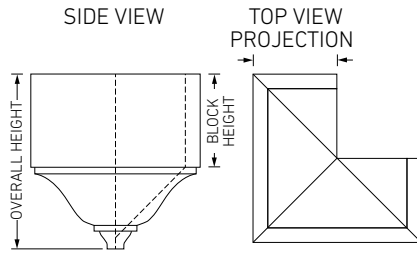

Crown Blocks

INSIDE CORNER BLOCK

OUTSIDE CORNER BLOCK

MIDDLE BLOCK

INSIDE CORNER BLOCK			
PATTERN #	SKU #	SPECIES	SIZE
1897 SMALL	1047600	WHITE WOOD	Block Height - 2-3/8 1/8 OA-height x 2-1/8 proj
1888 MEDIUM	1047356	PINE	Block Height - 3 5-5/8 OA-height x 2-5/8 proj
	1049706	PRIMED PINE	
1898 MEDIUM	1047601	WHITE WOOD	Block Height - 3-1/8 5-7/8 OA-height x 2-27/32 proj.
1899 LARGE	1047602	WHITE WOOD	Block Height - 4-3/16 7-3/4 OA-height x 3-11/16 proj.