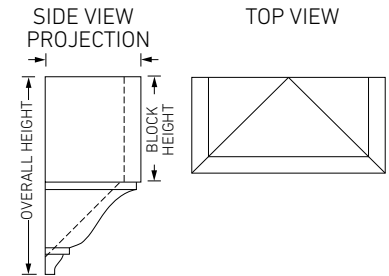

Crown Blocks

INSIDE CORNER BLOCK

OUTSIDE CORNER BLOCK

MIDDLE BLOCK

INSIDE CORNER BLOCK			
PATTERN #	SKU #	SPECIES	SIZE
1897 SMALL	1047600	WHITE WOOD	Block Height - 2-3/8 1/8 OA-height x 2-1/8 proj
1888 MEDIUM	1047356	PINE	Block Height - 3 5-5/8 OA-height x 2-5/8 proj
	1049706	PRIMED PINE	
1898 MEDIUM	1047601	WHITE WOOD	Block Height - 3-1/8 5-7/8 OA-height x 2-27/32 proj.
1899 LARGE	1047602	WHITE WOOD	Block Height - 4-3/16 7-3/4 OA-height x 3-11/16 proj.