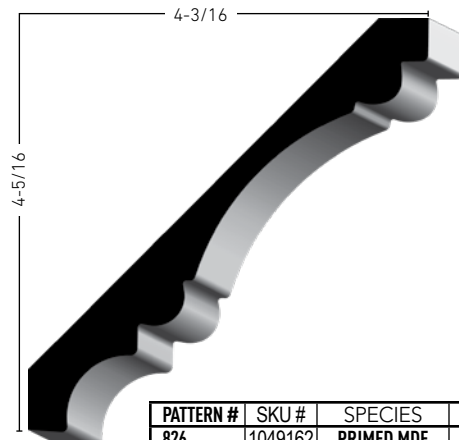

Crown

PATTERN #	SKU #	SPECIES	SIZE
525	1049131	PRIMED MDF	11/16 x 5-1/4 x LF 16'

PATTERN #	SKU #	SPECIES	SIZE
825	1049161	PRIMED MDF	11/16 x 5-1/4 x LF 16'

PATTERN #	SKU #	SPECIES	SIZE
530	1049132	PRIMED MDF	1-3/16 x 5-1/2 x LF 16'