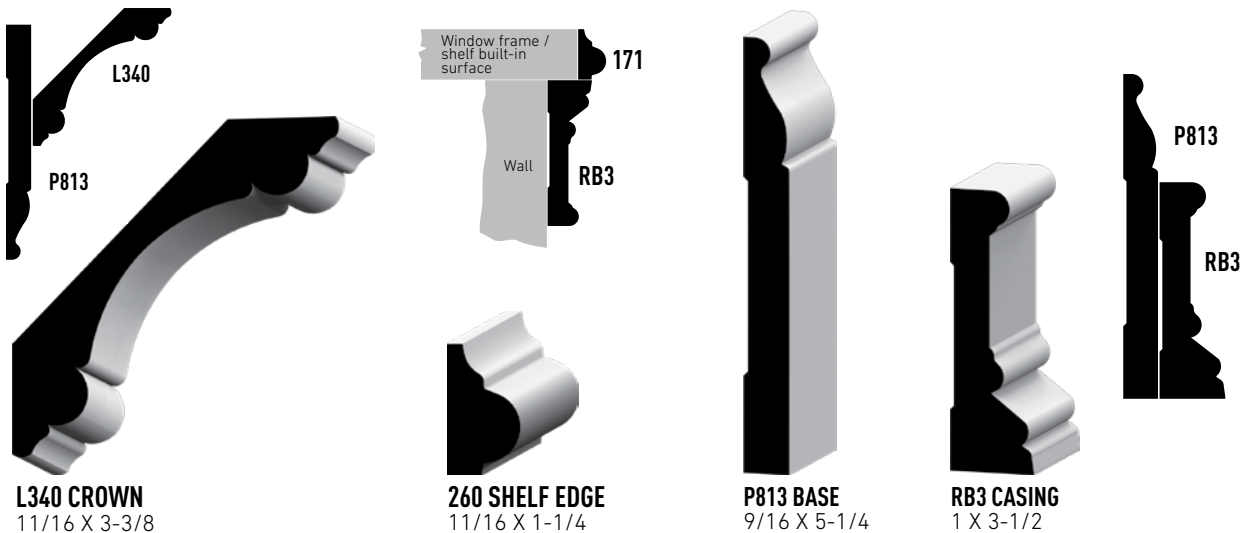

PROFILES SHOWN ARE NOT TO SCALE.