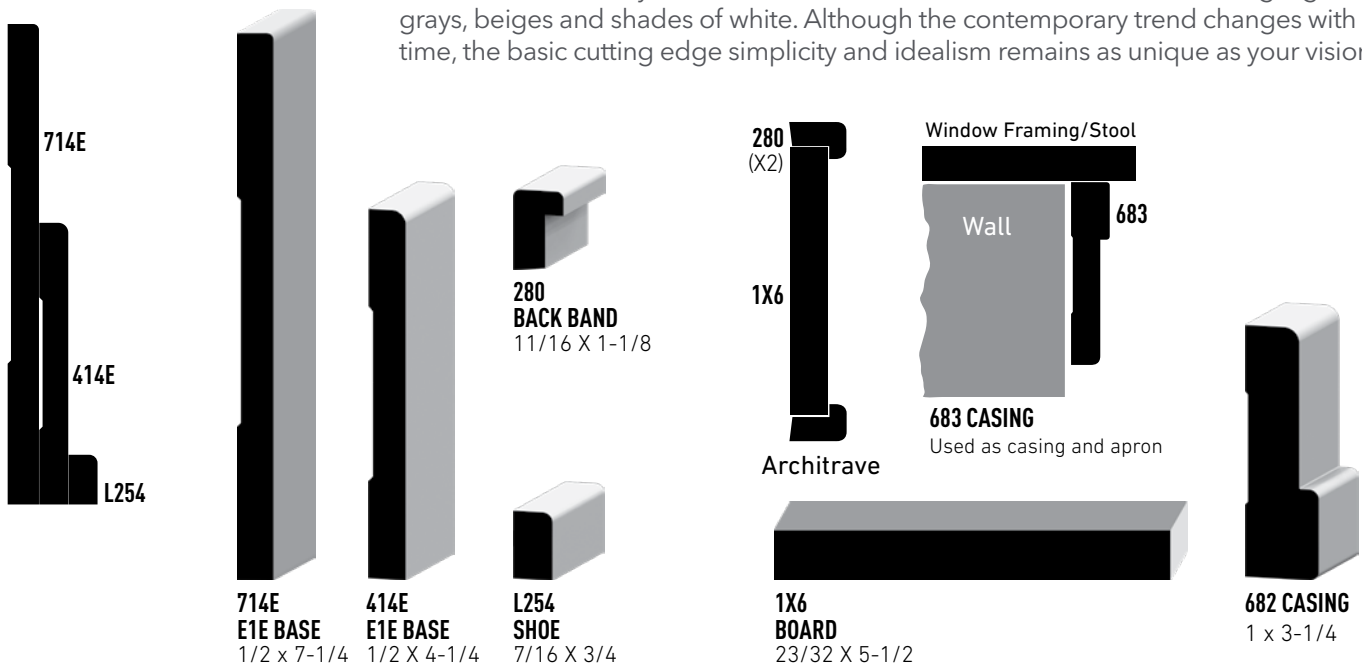

At its core, the word "contemporary" means "of the moment". Sleek & thoughtful, contemporary design spaces often feature a mixture of both straight and elegantly curved lines, which can be seen as a slight nod to this style's art deco roots. Today, the look is defined by curved lines, and embraces minimalistic elements highlighting grays, beiges and shades of white. Although the contemporary trend changes with time, the basic cutting edge simplicity and idealism remains as unique as your vision.