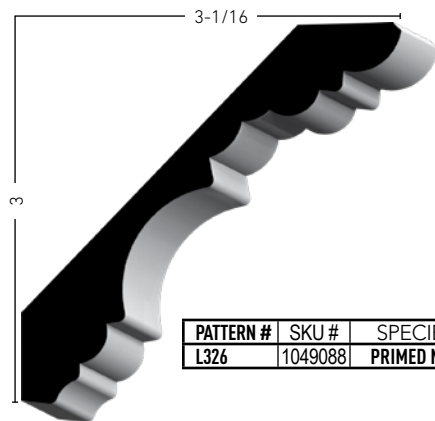

PATTERN #	SKU #	SPECIES	SIZE
L326	1049088	PRIMED MDF	11/16 x 4-1/4 x LF 16'